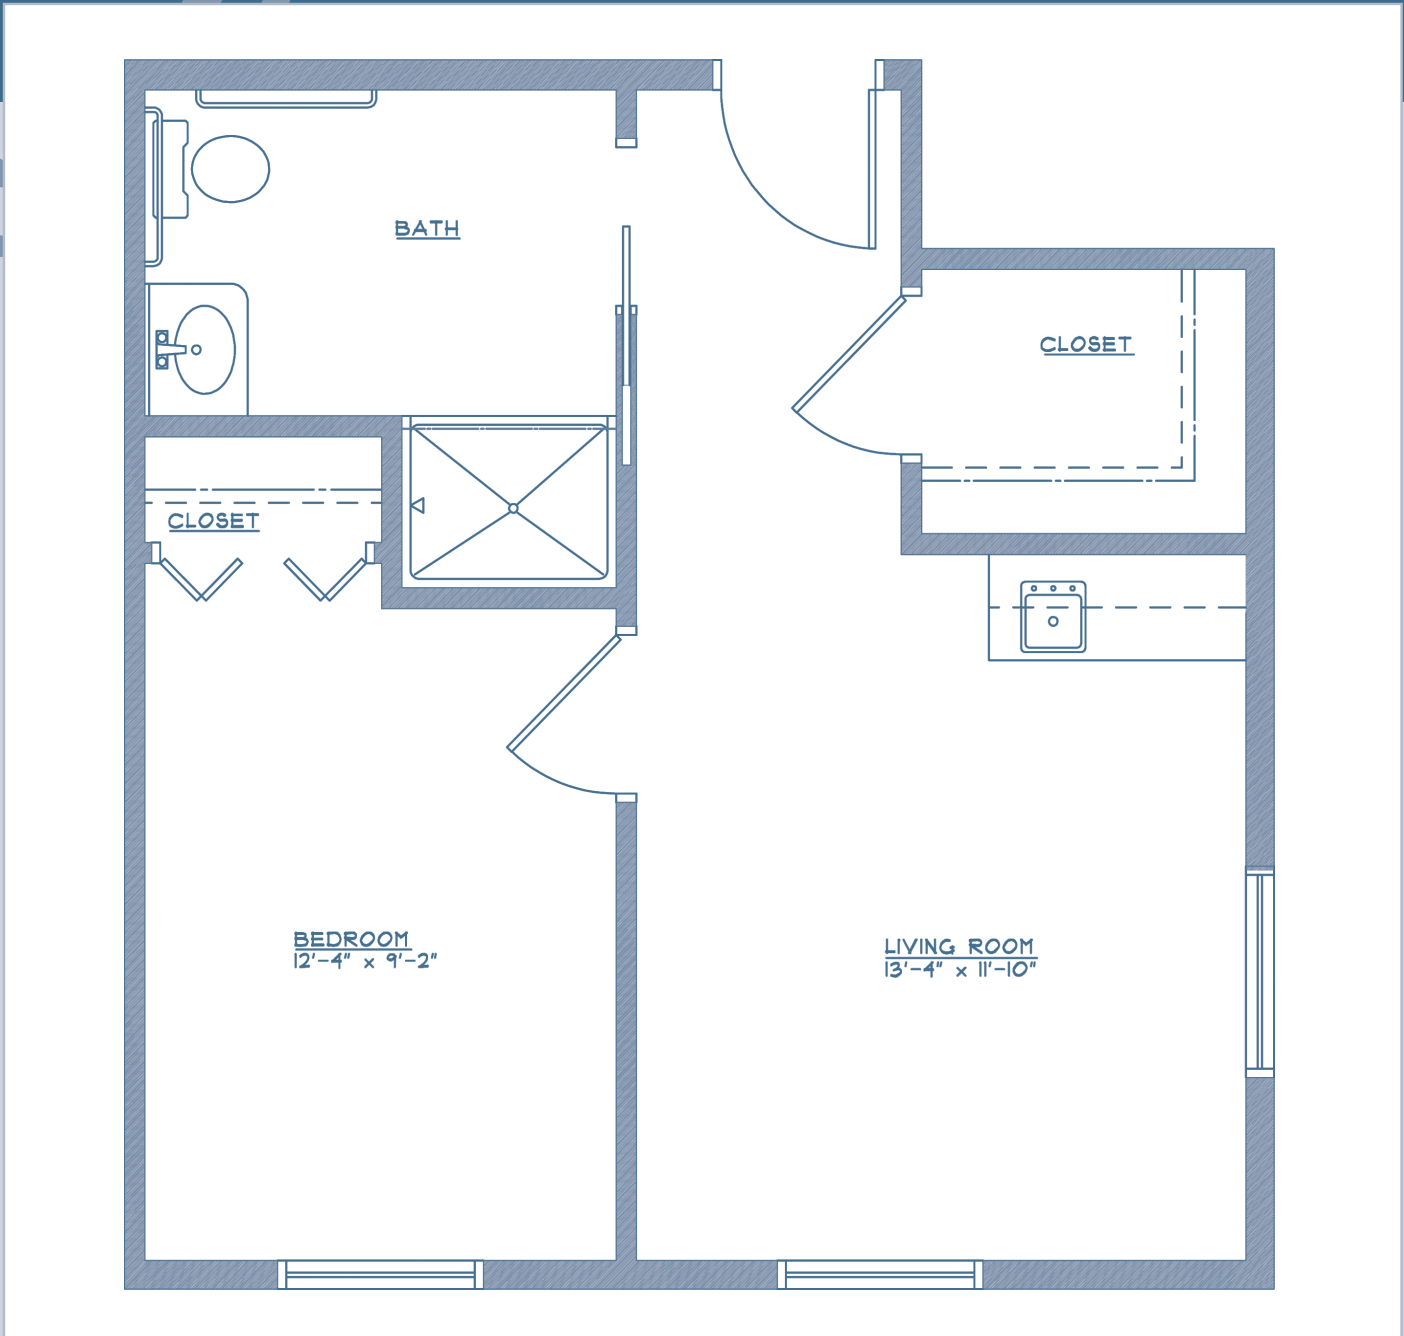

FRENCH MANOR SOUTH

STUDIO – A

FLOORPLAN

415 S. ELMWOOD AVE. › TRAVERSE CITY, MI 49684
(231) 929-8131 › FRENCHMANORSOUTH.COM

FRENCH MANOR SOUTH

ONE BEDROOM – A

FLOORPLAN

415 S. ELMWOOD AVE. · TRAVERSE CITY, MI 49684
(231) 929-8131 · FRENCHMANORSOUTH.COM

FRENCH MANOR SOUTH

ONE BEDROOM – B

FLOORPLAN

415 S. ELMWOOD AVE. · TRAVERSE CITY, MI 49684
(231) 929-8131 · FRENCHMANORSOUTH.COM