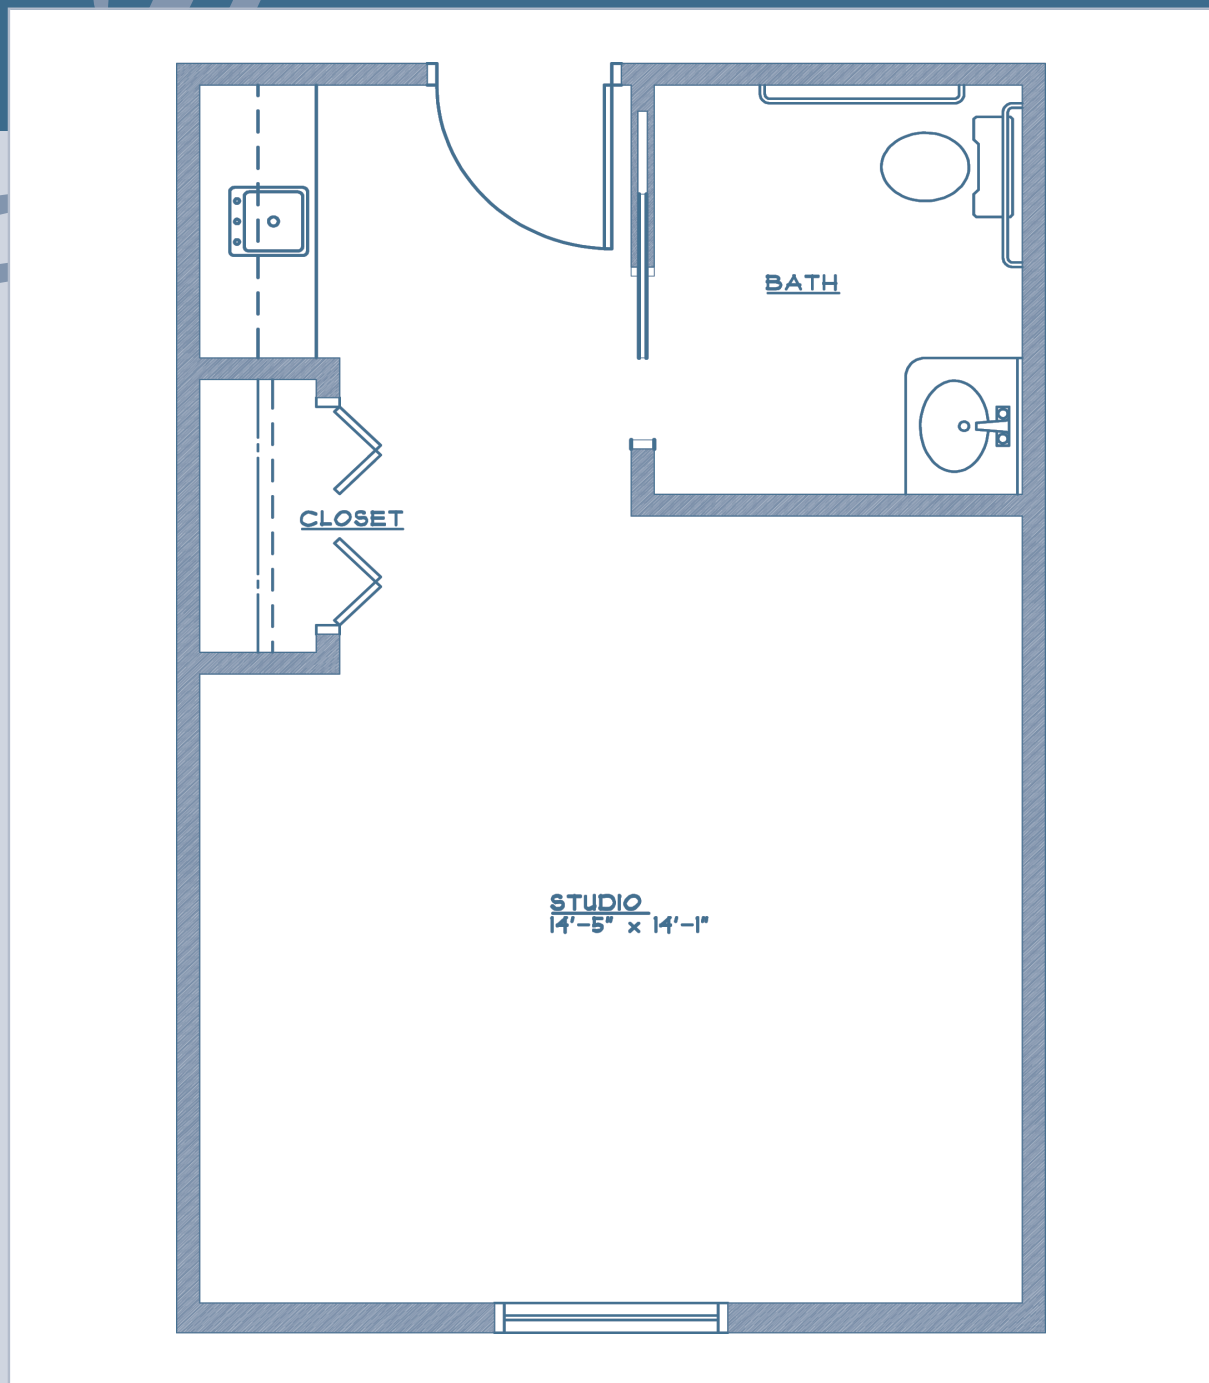

FRENCH MANOR SOUTH

STUDIO – A

FLOORPLAN

415 S. ELMWOOD AVE. › TRAVERSE CITY, MI 49684
(231) 929-8131 › FRENCHMANORSOUTH.COM

FRENCH MANOR SOUTH

ONE BEDROOM – A

FLOORPLAN

415 S. ELMWOOD AVE. · TRAVERSE CITY, MI 49684
(231) 929-8131 · FRENCHMANORSOUTH.COM

FRENCH MANOR SOUTH

ONE BEDROOM – B

FLOORPLAN

415 S. ELMWOOD AVE. · TRAVERSE CITY, MI 49684
(231) 929-8131 · FRENCHMANORSOUTH.COM