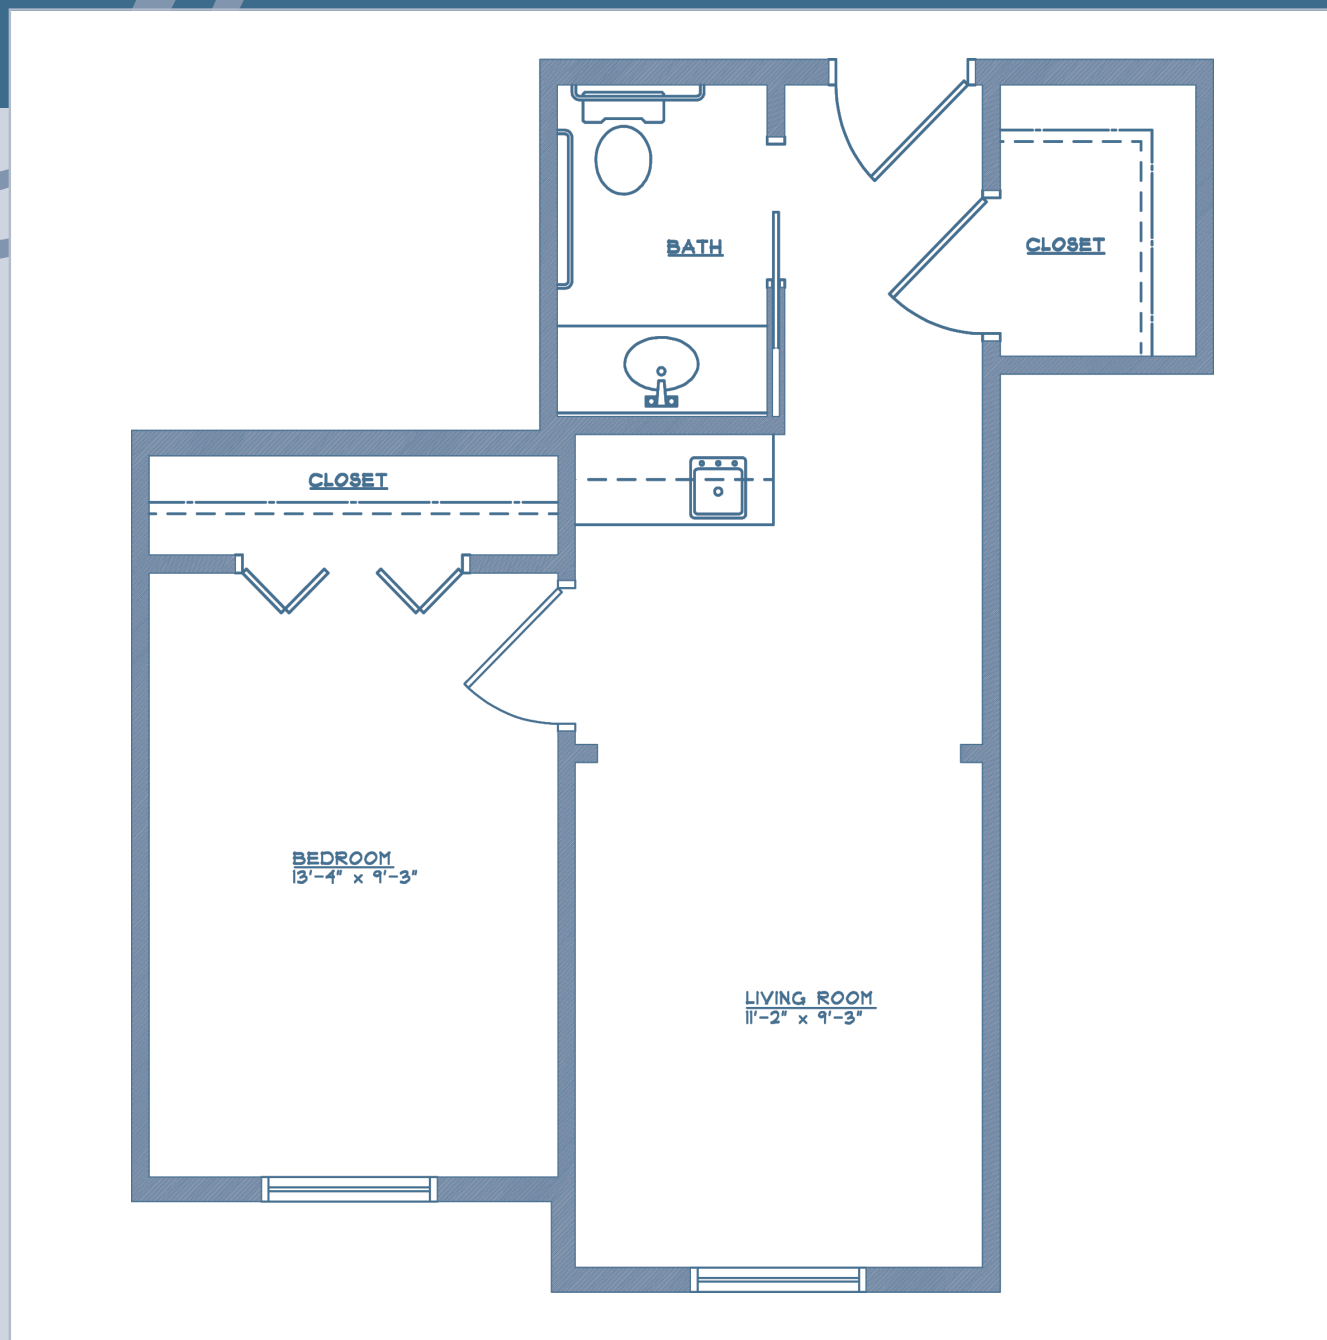

FRENCH MANOR SOUTH

STUDIO – A

FLOORPLAN

415 S. ELMWOOD AVE. › TRAVERSE CITY, MI 49684
(231) 929-8131 › FRENCHMANORSOUTH.COM

FRENCH MANOR SOUTH

ONE BEDROOM – A

FLOORPLAN

415 S. ELMWOOD AVE. · TRAVERSE CITY, MI 49684
(231) 929-8131 · FRENCHMANORSOUTH.COM

FRENCH MANOR SOUTH

ONE BEDROOM – B

FLOORPLAN

415 S. ELMWOOD AVE. · TRAVERSE CITY, MI 49684
(231) 929-8131 · FRENCHMANORSOUTH.COM